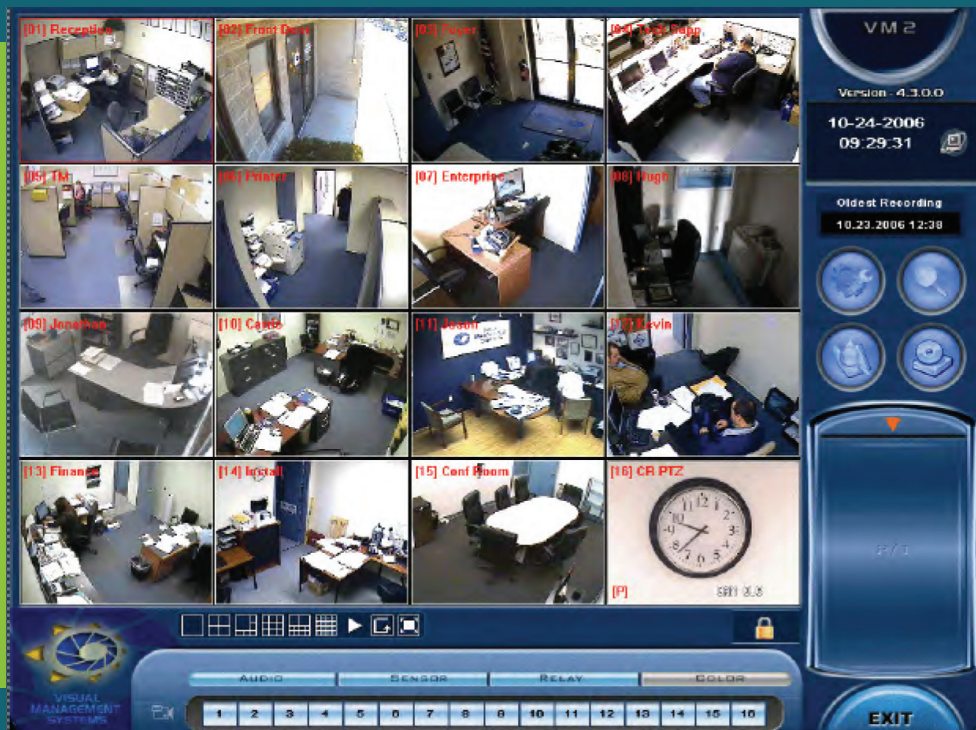

OSS Virtual Managers

Keeping an Eye Out For You!

PO Box 248 Lawrence, KS 66044

785-843-LYNN
www.lynnsecurity.com
email: rkruse@lynnelectric.com

VIRTUAL MANAGER DIGITAL VIDEO RECORDING SYSTEMS

VIRTUAL MANAGER DIGITAL VIDEO RECORDING SYSTEMS OFFER ALL OF THE FOLLOWING FEATURES AND MORE:

- Time-lapse and/or Real-time Recording and Viewing Capabilities
- CIF-Quality Recording with MPEG4 Compression
- Built-in Motion Triggered Recording
- Flexible Camera Settings Offer Multiple Storage Options
- Multi-Monitor Outputs for DVR Multi-Tasking
- Up to 16 channels of Audio Input for Local and Remote Monitoring and Recording
- Encrypted/Watermarked Recordings with built-in Verification Tools
- Video Alarm Outputs with Notification
- MADE IN THE UNITED STATES FROM THE FINEST AVAILABLE COMPONENTS

Get Lynn On The Line.

785.843.LYNN • www.lynnsecurity.com

Video Server System Specifications

	Silver	Gold	Platinum
Processor	P4 2.26 Ghz	P4 2.4 Ghz	P4 3.0 Ghz
Ram	256 MB DDR	512 MB DDR	1.02 GB DDR
VGA Video	256 bit integrated SiS	128 MB ATi 9250	128 MB ATi 9250
Dual Monitor		yes	
DVI Output		yes	
S Video Output		yes	
Composite Out		Single Channel Switching	
Audio	1 Channel	4 Channels	4-16 Channels
Screen Split	Live/Remote/Record	Live/Remote/Record	Live/Remote/Record
Resolution (selectable)	1, 4	1, 4, 6, 9, 16	1, 4, 6, 9, 10, 16
Viewing Frame Rate	320 x 240, 640 x 480	320 x 240, 640 x 480 60	320 x 240, 640 x 480 30 120
Recording Frame Rate	30 FPS/4ch	120 FPS/4ch	FPS/4ch, 480FPS/16ch
Codec (selectable)	MPEG4, MJPEG, H.263	MPEG4, MJPEG, H.263	MPEG4, MJPEG, H.263
PTZ Control	RS 422/485 Interface (optional)		RS 422/485 Interface
Alarm Inputs/Outputs	16 Dry Contact Inputs		16 Dry Conact Inputs/4 Relay